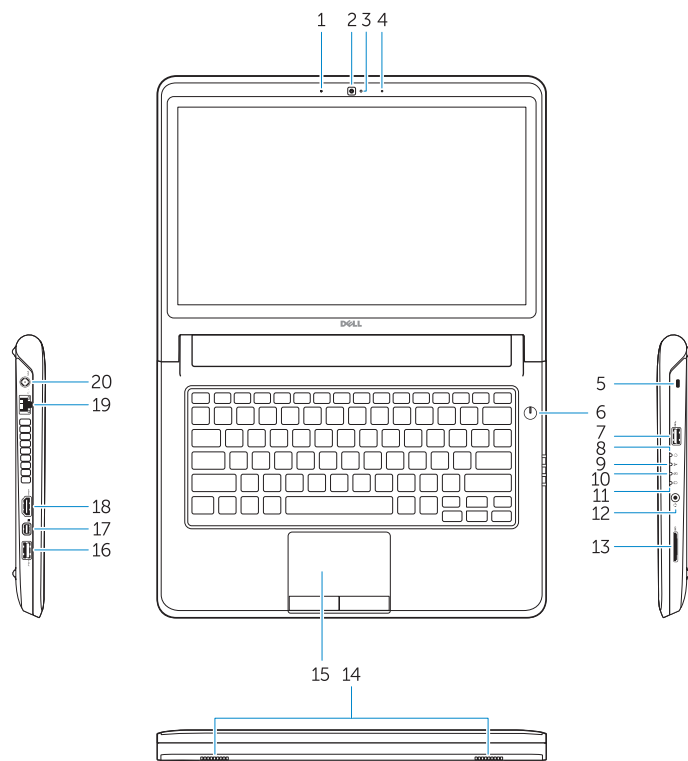

## Features

Fitur | الميزات

1. Microphone
2. Camera
3. Camera-status light
4. Microphone
5. Security-cable slot
6. Power button
7. USB 3.0 connector
8. Power-status light
9. Wireless-status light
10. Battery-status light
11. Hard-drive activity light
12. Headset connector
13. SD-card reader
14. Speakers